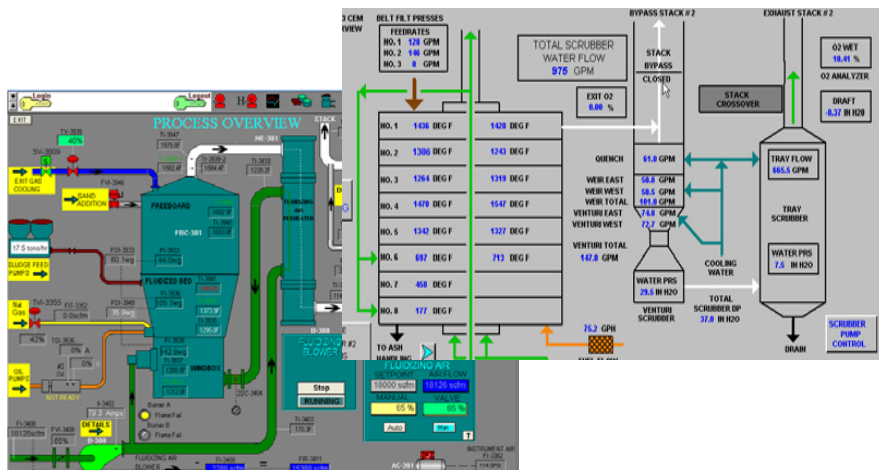

INCINERATOR

For your INCINERATOR, FALCONEER can deliver:

- ☐ Asset optimization and advanced diagnostic desktop solution
- ☐ A solution to your aging workforce and knowledge loss
- ☐ Turn existing data into better actions and decisions
- ☐ Patented, turnkey, time saving solution

What customers are saying about FALCONEER's Patented Solution:

- ☐ Reduced natural gas or fuel oil usage
- ☐ More consistent incinerator burn
- ☐ Help to better control temperature
- ☐ Control heat requirement vs. heat input

A Real-Time Process Performance Auditing System

- ☐ Determining when excess fuel use is occurring and then alerting operators. This advisory alert can help reduce fuel usage per ton of biomass feed.
- ☐ Identifying periods of high excess air to the incinerator and adjusting. Excess air requires more fuel to reduce O2 levels to optimal %.
- ☐ Monitoring operating conditions on fuel usage, temperature and air input to improve temperature consistency.
- ☐ Validating sensor data & process information to help with control decisions and to meet environmental and safety reporting require.
- ☐ Providing timely alerts of pending sensor, equipment or process failures or abnormal conditions to avoid unscheduled shutdowns.
- ☐ Reduction in cost, time and resource commitment required to install and maintain this solution.

Overall benefit is to improve incinerators performance with energy savings:

- ☐ Engineer Tool
  - ✓ Track & Optimize temperature consistency & fuel use
  - ✓ Track & Optimize total incinerator heat requirements & compare to actual heat use
  - ✓ Identify operational & equipment problems sooner
- ☐ Operator Tool
  - ✓ Identify, Alarm on excess fuel use
  - ✓ Adjust w/online SOP's or Troubleshooting Manual
  - ✓ Promote Uniform Operator Response & Knowledge
- ☐ Supervisor/Manager Tool
  - ✓ Inform & Report – Automated event based and daily on Excess Fuel Use
  - ✓ Track, Investigate, Educate, Control